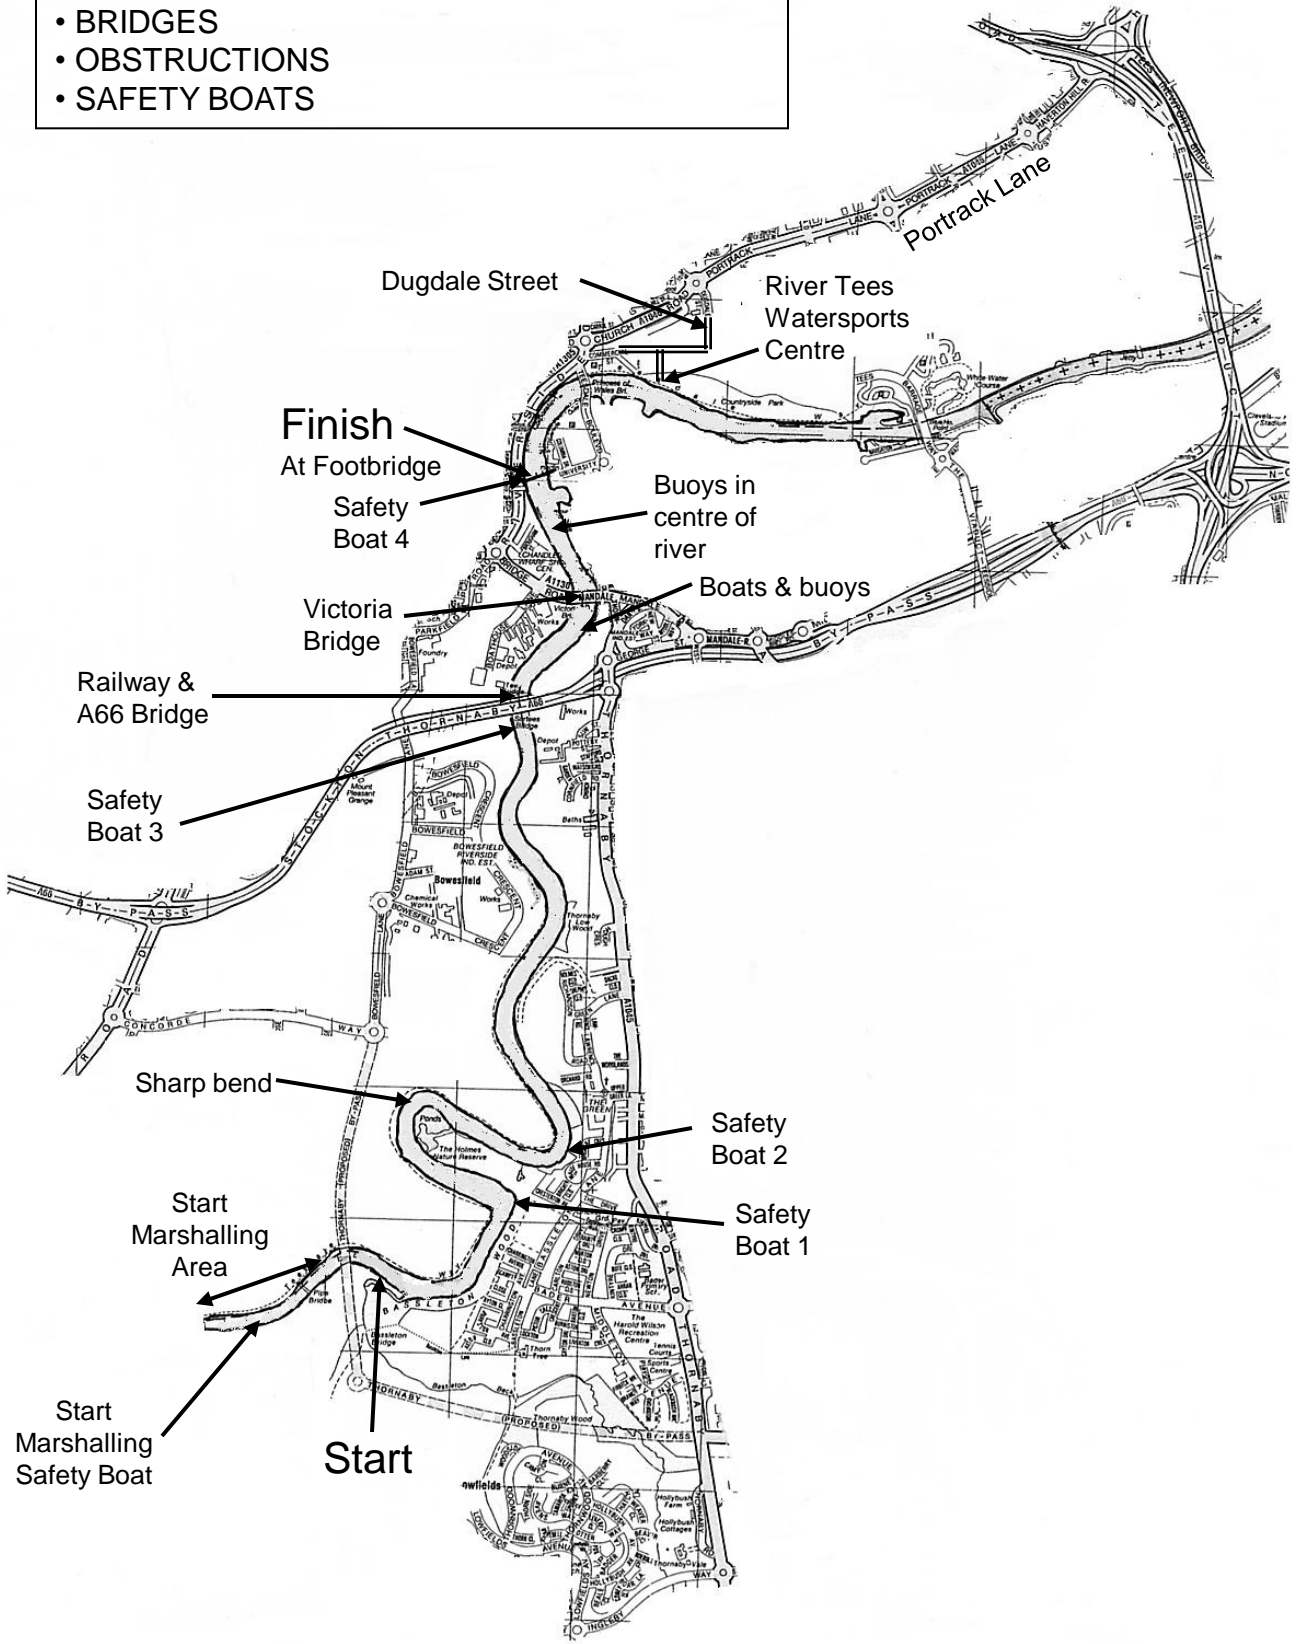

TEES LDS AND SBH

(Map for Competitors)

LOCATION OF:

- START/FINISH
- BRIDGES
- OBSTRUCTIONS
- SAFETY BOATS

Dugdale Street

River Tees Watersports Centre

Finish

At Footbridge

Safety Boat 4

Buoys in centre of river

Boats & buoys

Victoria Bridge

Railway & A66 Bridge

Safety Boat 3

Sharp bend

Safety Boat 2

Start Marshalling Area

Safety Boat 1

Start Marshalling Safety Boat

Start